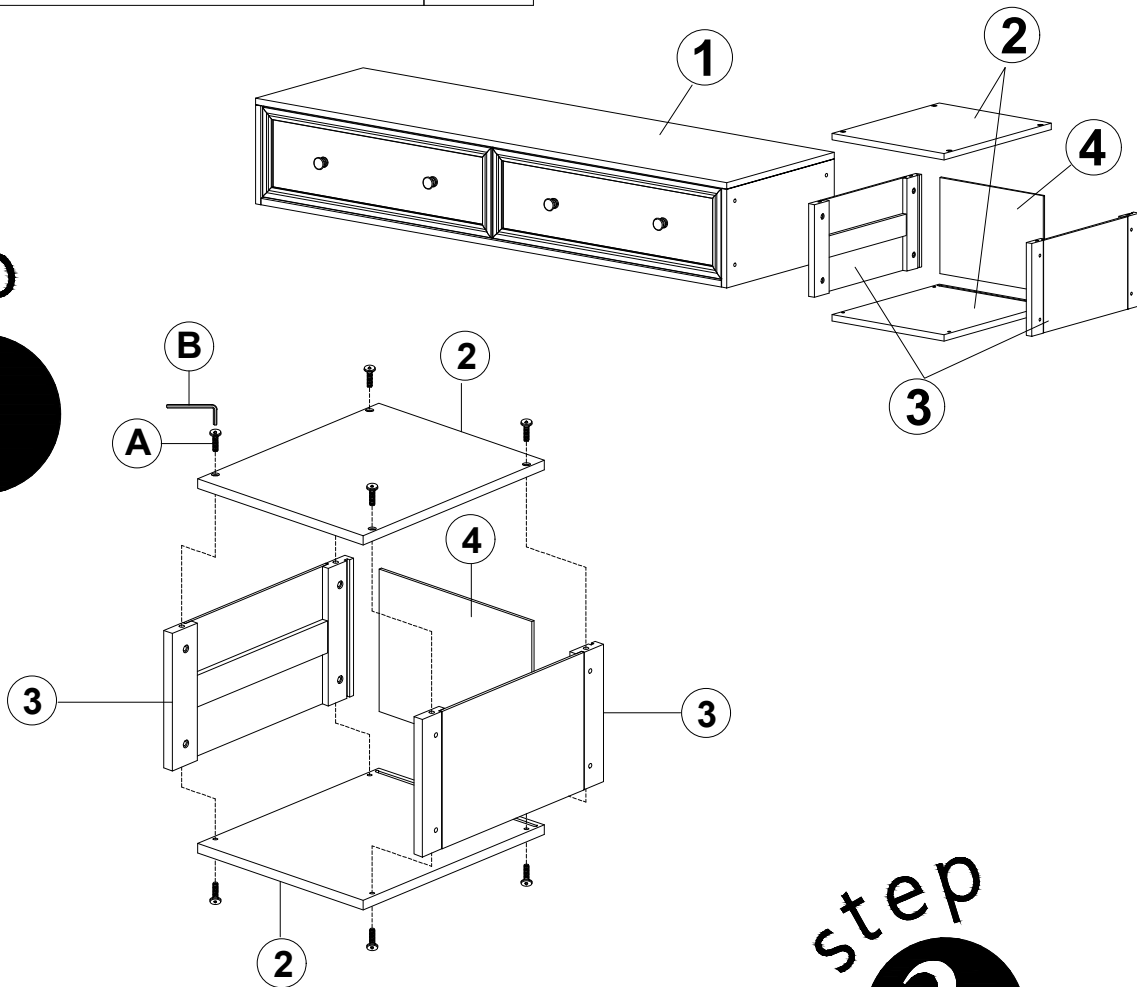

Under Bed 2 drawer with open space 1605

Part List:

Item	Description	Qty
1	Storage Unit	1 set
2	Top and Bottom Panel	2 pcs
3	Side Panel (Left and Right)	2 pcs
4	Back Panel	1 pc

Hardware List:

Item	Description	Qty
A	JCBC M6 x 35 	12 pcs
B	Allen key M4 	1 pc

step

1

step

2

Left

Right