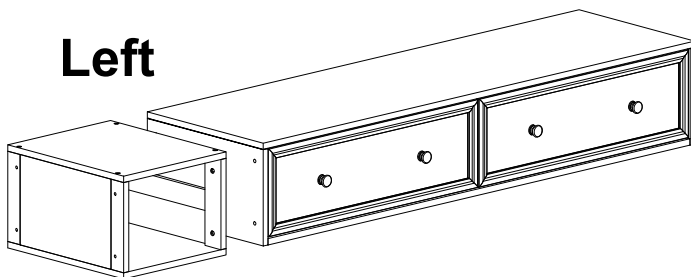

Under Bed 2 drawer with open space 1605

Part List:

Item	Description	Qty
1	Storage Unit	1 set
2	Top and Bottom Panel	2 pcs
3	Side Panel (Left and Right)	2 pcs
4	Back Panel	1 pc

Hardware List:

Item	Description	Qty
A	JCBC M6 x 35 	12 pcs
B	Allen key M4 	1 pc

step

1

step

2

Left

Right